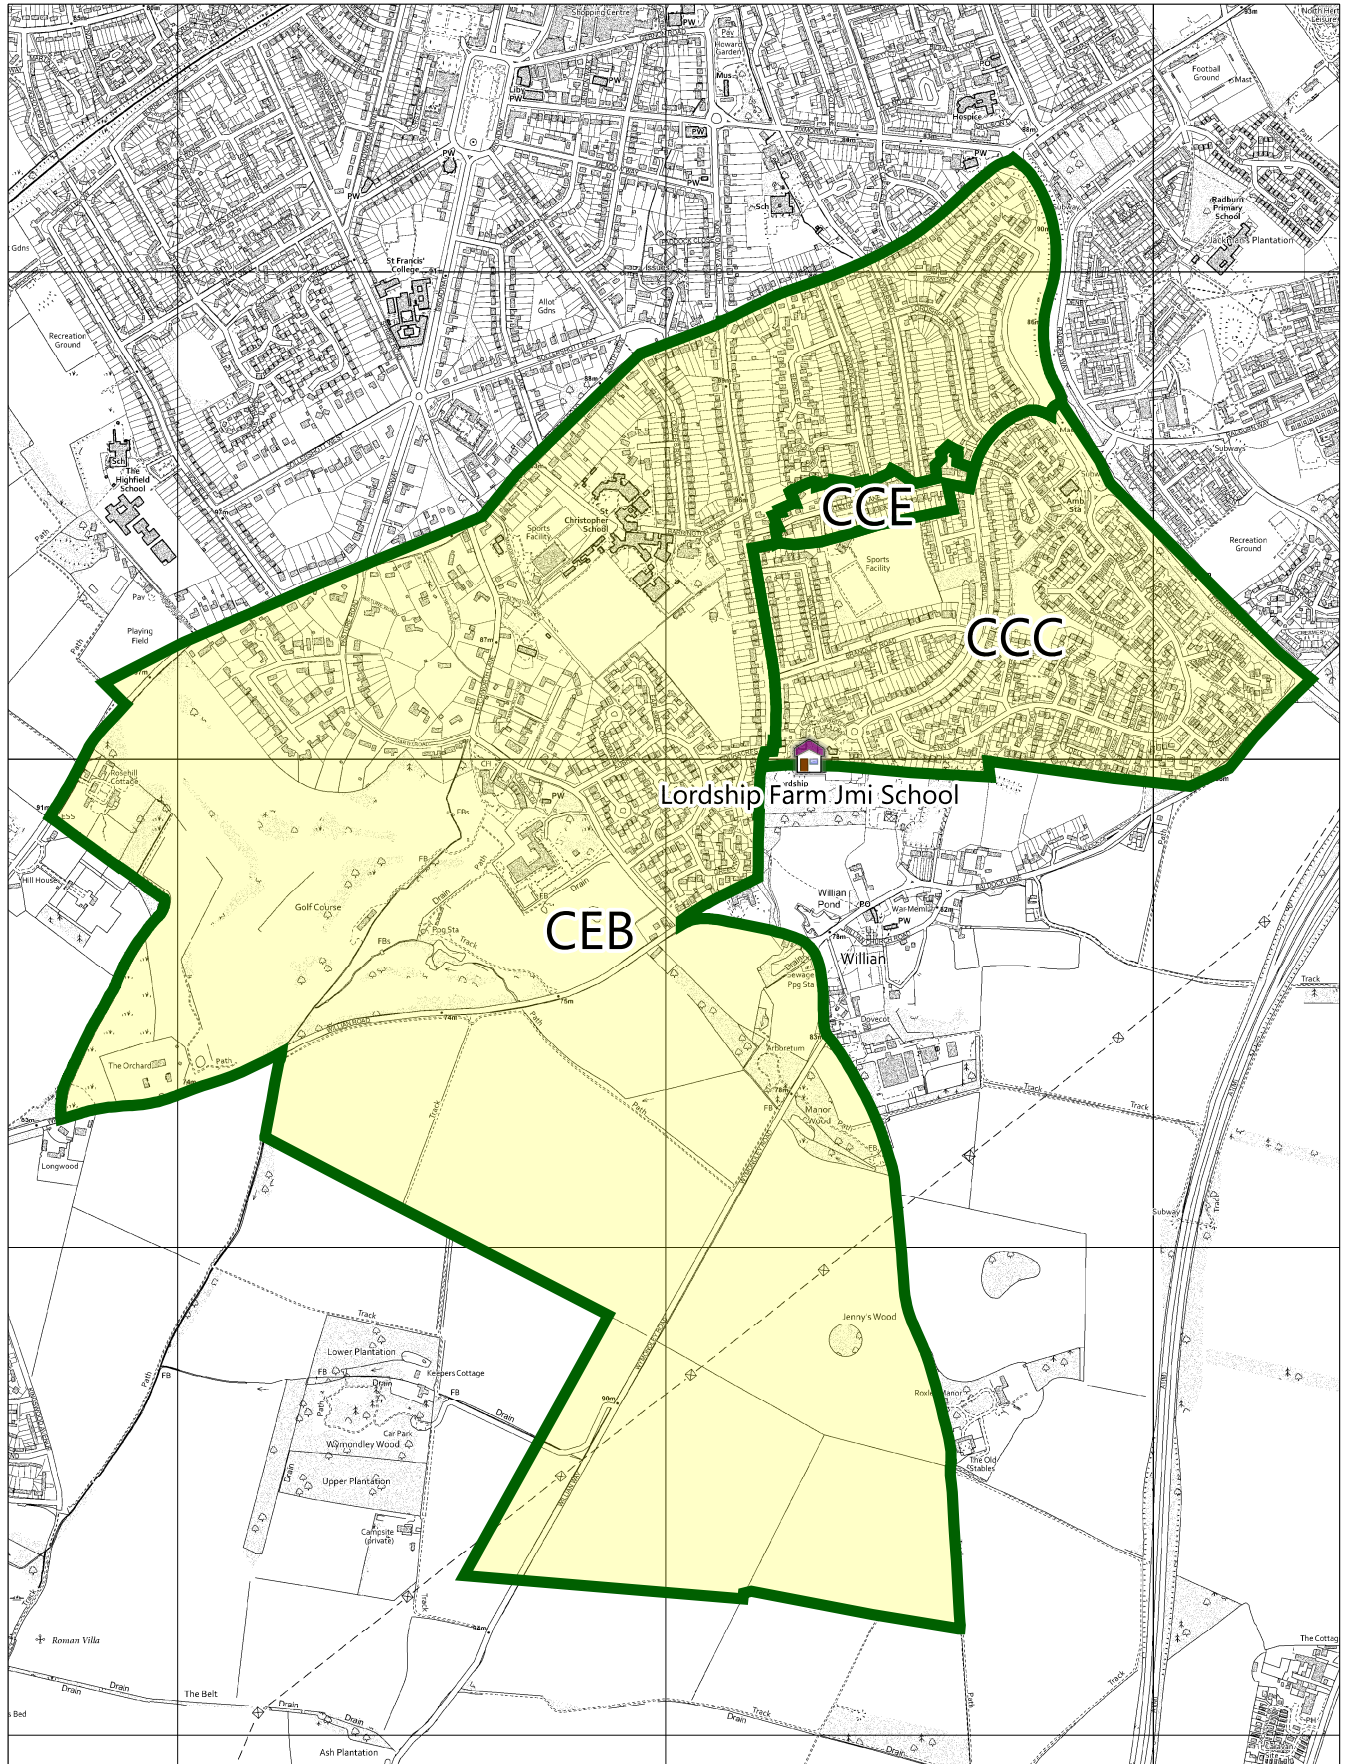

# Lordship Farm Jmi School - Letchworth South East & South West Wards

Lordship Farm Jmi School, Entry Via Howard Drive,  
Letchworth Garden City, Herts, SG6 3UF

# NORTH HERTFORDSHIRE DISTRICT COUNCIL

Scale: 1:15500  
Date: 16:08:19